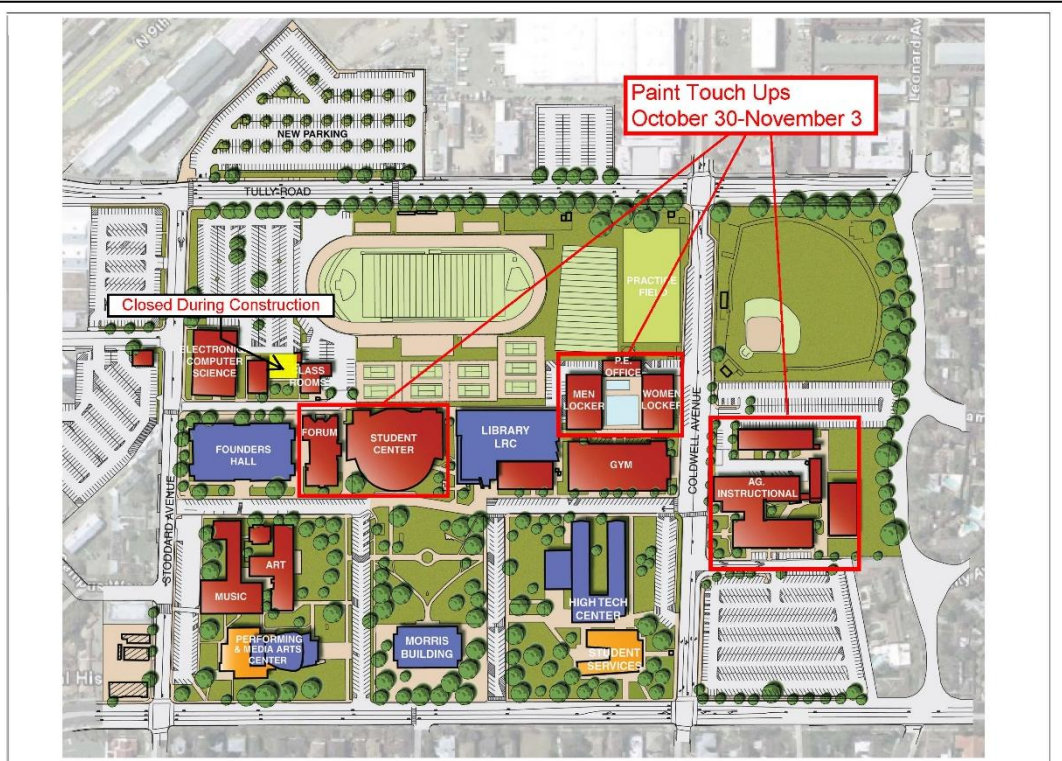

**UPDATES & ACTIVITIES THAT MAY IMPACT
CAMPUS OPERATION**

Week of October 30, 2017

EAST CAMPUS PAINTING PROJECT PHASE III

Work this week: This week the contractor will perform paint touch ups on all the buildings.

Access: Staging area between Journalism and Classroom Annex will remain closed this week.

Noise: Minor impact due to paint machines and equipment.

Parking: None.

Utilities: None.

Odors: Minor impact due to paint smell.

Dust: Minor impact due to painting.

■ EAST CAMPUS MEASURE E PROJECTS
MODESTO JUNIOR COLLEGE
Yosemite Community College District

0 50 100 250
SCALE: 1"=100'-0"