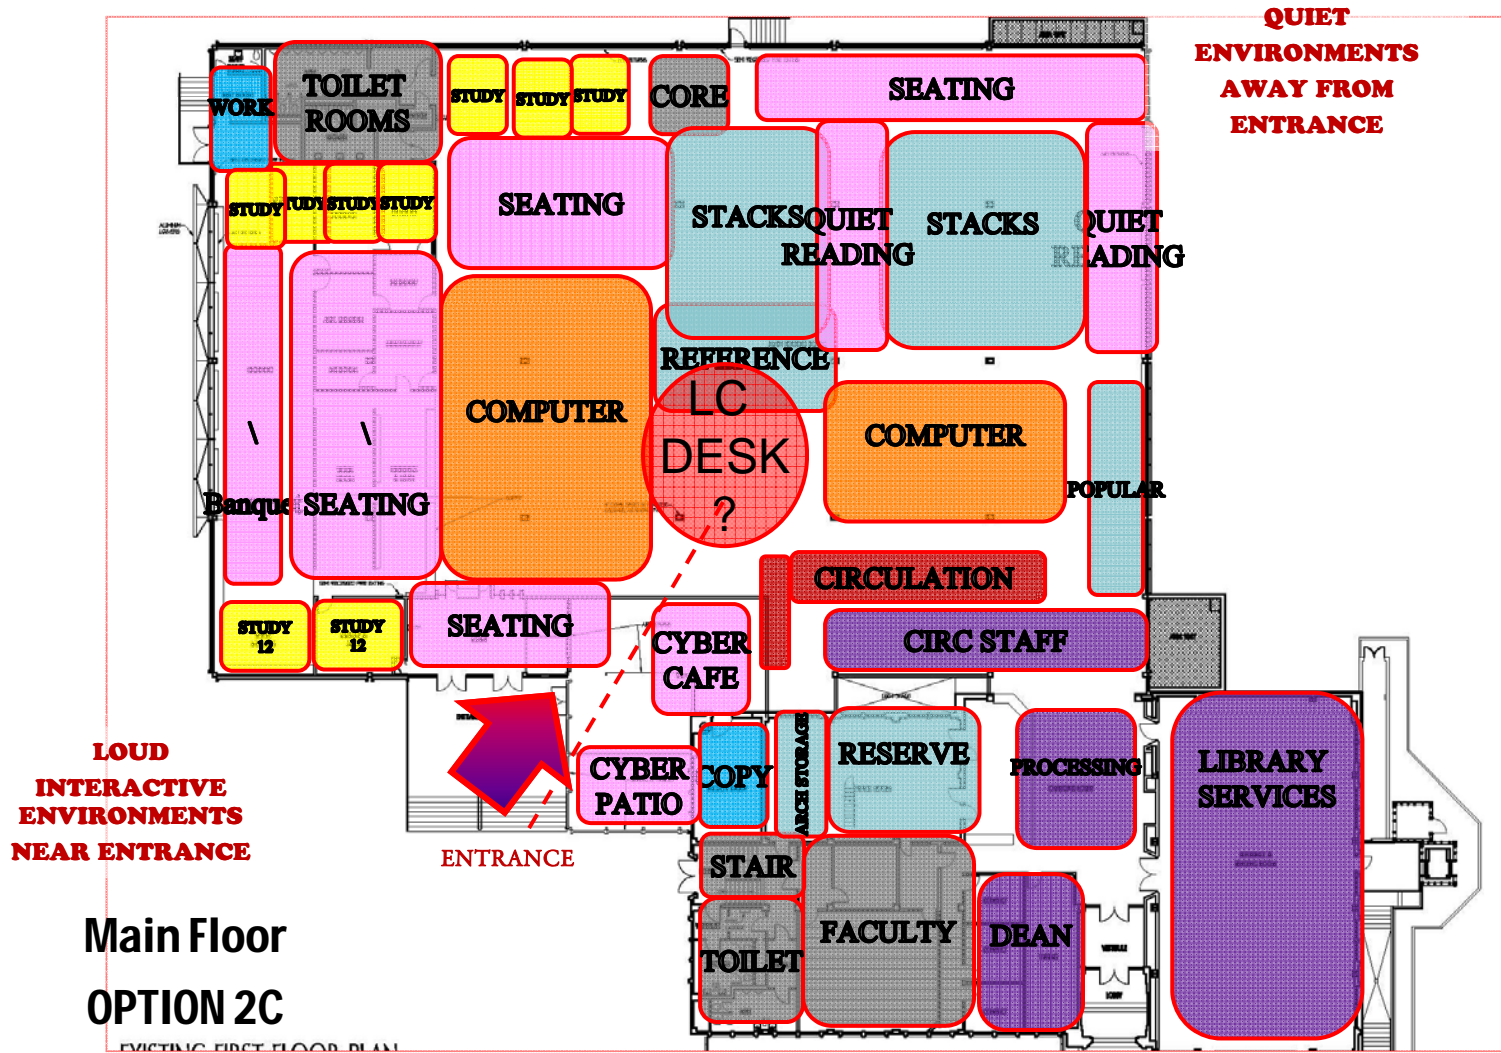

- SPACE VACATED ON MAIN FLOOR 5100 ASF**
- TECH CENTER ARCHIVES**
ARCH STORAGE, ARCHIVE DISPLAY
 - TECH CENTER**
TECH OFFICE, WEB OFFICE
 - CLASSROOM**
 - MOVING TO MORRIS**
CAREER CENTER TO MORRIS

**Main Floor
Program Changes**

MODESTO JUNIOR COLLEGE

EAST CAMPUS LIBRARY LRC

**LRC FUNCTIONS
COMING TO
MAIN FLOOR
5880 AS**

**CONCIERGE
6 Workstations**

**LEARNING
COMMONS
30 LARGE
COMPUTER
STATIONS**

**SEATING
AS MUCH AS
POSSIBLE**

**STUDY
12 STUDY
12 STUDY
12**

**BACK OF
HOUSE**

QUESTION 1:

CAN ADDED PROGRAMS SIMPLY MOVE INTO
VACATED SPACE:

NO.

- Would not be integrated
- No control on East side of building.

MODESTO JUNIOR COLLEGE

EAST CAMPUS LIBRARY LRC

MODESTO JUNIOR COLLEGE

EAST CAMPUS LIBRARY LRC

Main Floor
OPTION 2C

+Library Services Together

-Classrooms Downstairs

MODESTO JUNIOR COLLEGE

EAST CAMPUS LIBRARY LRC

MODESTO JUNIOR COLLEGE

EAST CAMPUS LIBRARY LRC