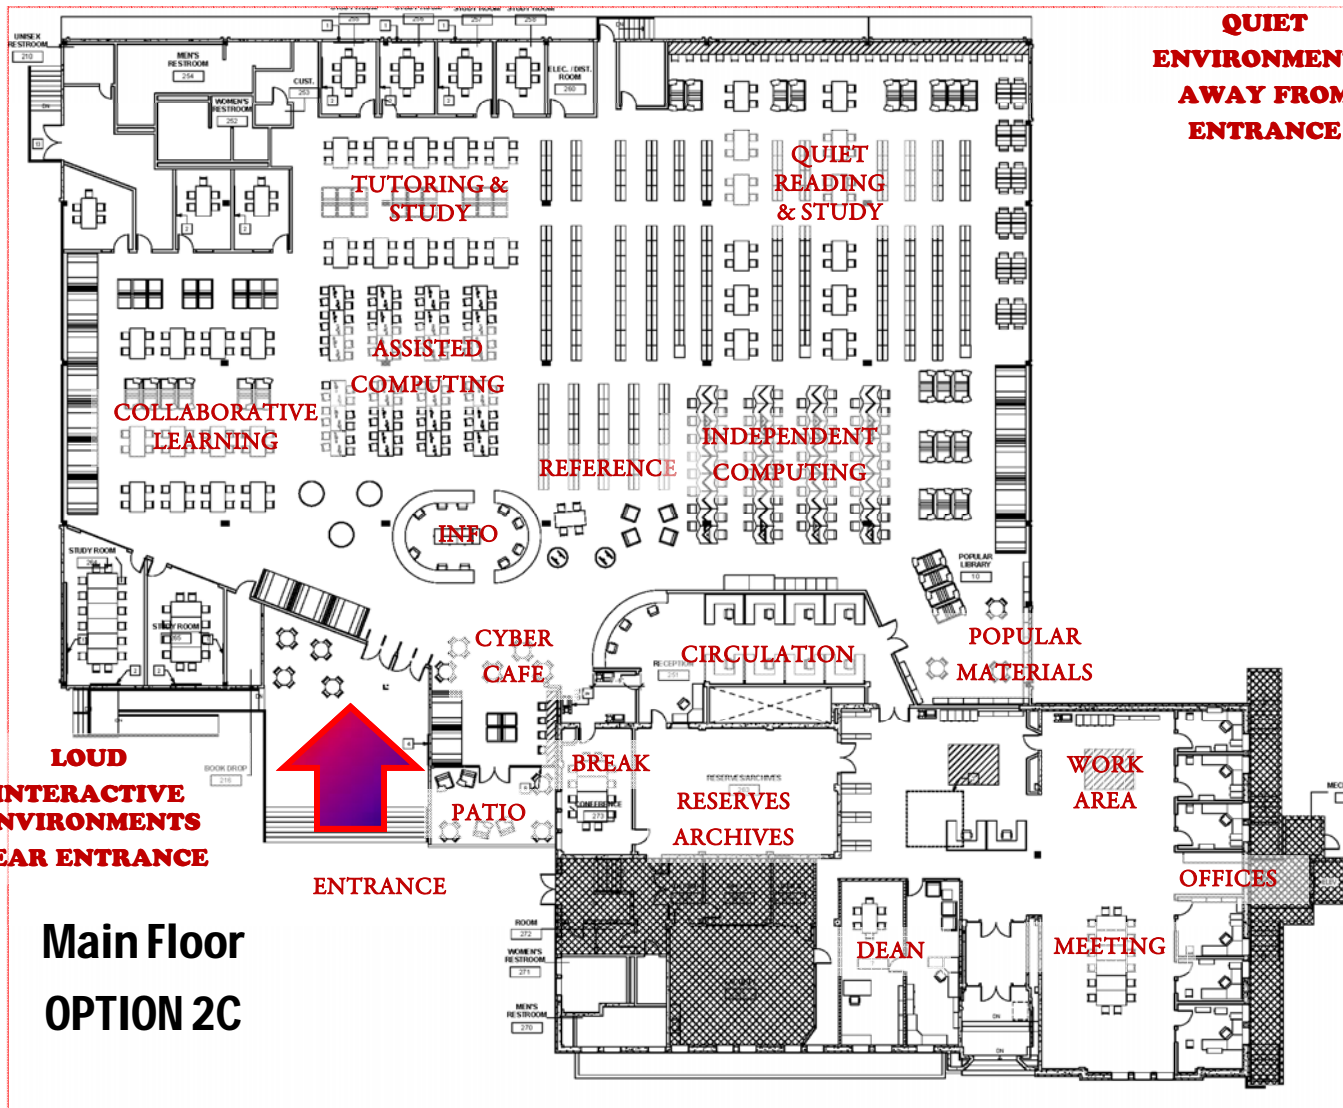

**BACK OF
HOUSE**

QUESTION 1:

CAN ADDED PROGRAMS SIMPLY MOVE INTO
VACATED SPACE:

NO.

- Would not be integrated
- No control on East side of building.

MODESTO JUNIOR COLLEGE

EAST CAMPUS LIBRARY LRC

MODESTO JUNIOR COLLEGE

EAST CAMPUS LIBRARY LRC

Main Floor
OPTION 2C

+Library Services Together

-Classrooms Downstairs

MODESTO JUNIOR COLLEGE

EAST CAMPUS LIBRARY LRC

MODESTO JUNIOR COLLEGE

EAST CAMPUS LIBRARY LRC

**Basement
OPTION 2C**

MODESTO JUNIOR COLLEGE

EAST CAMPUS LIBRARY LRC

SEATING COMPARISON

	BEFORE	AFTER
Overall	514	620
@Rectangular Tables	148	140
@Booths	68	68
@Soft Seating	71	94
@Round Tables	24	32
@Study Rooms	36	70
@ Study Carrels	34	24
@ Laptop Lane	37	28
@ Self Directed Comp	96	68
@ Assisted Computing	0	96
COMPUTERS	105	135