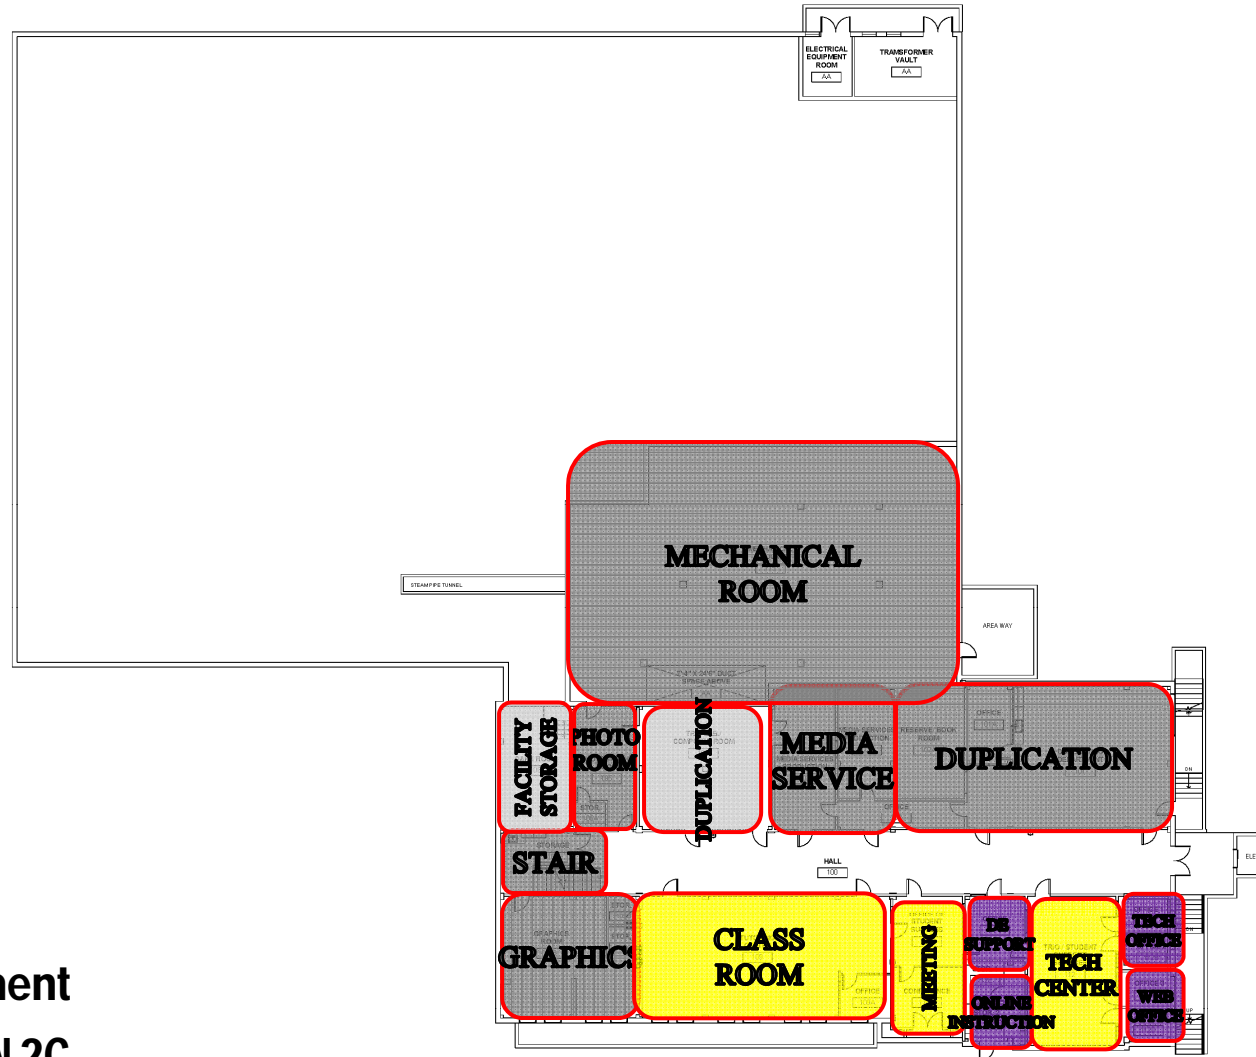

Basement
OPTION 2C

MODESTO JUNIOR COLLEGE

EAST CAMPUS LIBRARY LRC

SEPTEMBER 24 2010
tBP / Architecture