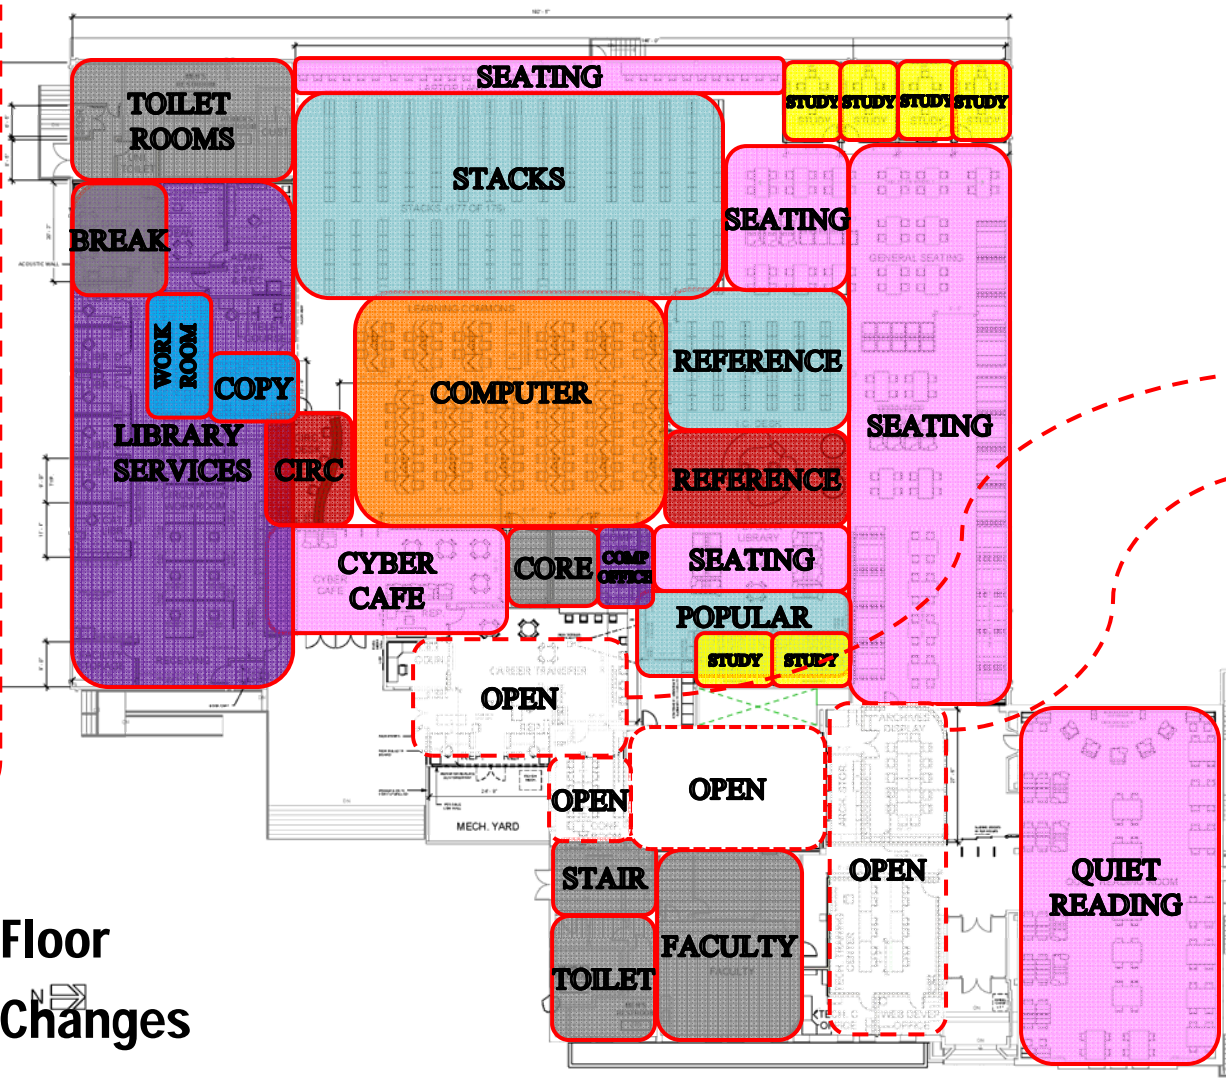

MODESTO JUNIOR COLLEGE
EAST CAMPUS LIBRARY LRC

SEPTEMBER 24 2010
tBP / Architecture

PRIMARY GOAL:

CREATE A INTEGRATED LEARNING RESOURCE
CENTER IN THE EAST CAMPUS LIBRARY.

PRIMARY ASSUPTIONS:

CAREER CENTER AND OTHER STUDENT
SERVICE FUNCTIONS WILL BE MOVING
OUT OF THE BUILDING.

TUTORING AND LEARNING LABS WILL BE MOVING
INTO THE BUILDING.

MODESTO JUNIOR COLLEGE
EAST CAMPUS LIBRARY LRC

SEPTEMBER 24 2010
tBP / Architecture

- LRC FUNCTIONS COMING TO MAIN FLOOR 5880 AS**
- CONCIERGE**
6 Workstations
 - LEARNING COMMONS**
30 LARGE COMPUTER STATIONS
 - SEATING AS MUCH AS POSSIBLE**
 - STUDY 12** **STUDY 12** **STUDY**
 - BACK OF HOUSE**

- SPACE VACATED ON MAIN FLOOR 5100 ASF**
- TECH CENTER ARCHIVES**
ARCH STORAGE, ARCHIVE DISPLAY
 - TECH CENTER**
TECH OFFICE, WEB OFFICE
 - CLASSROOM**
 - MOVING TO MORRIS**
CAREER CENTER TO MORRIS

**Main Floor
Program Changes**