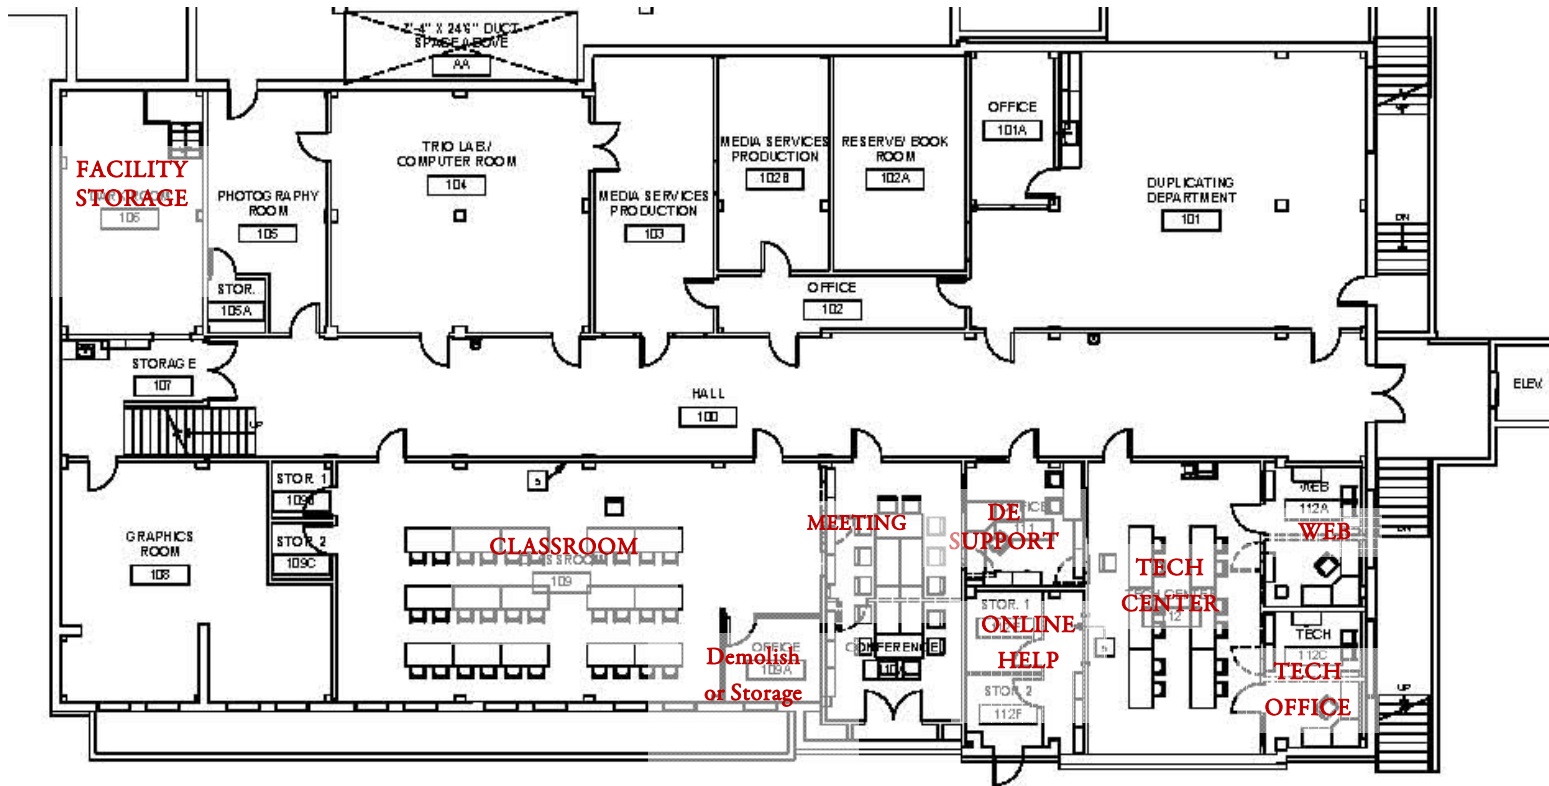

EAST CAMPUS LIBRARY LRC

Main Floor
OPTION 2C

+Library Services Together

-Classrooms Downstairs

MODESTO JUNIOR COLLEGE

EAST CAMPUS LIBRARY LRC

MODESTO JUNIOR COLLEGE

EAST CAMPUS LIBRARY LRC

**Basement
OPTION 2C**

MODESTO JUNIOR COLLEGE

EAST CAMPUS LIBRARY LRC

SEATING COMPARISON

	BEFORE	AFTER
Overall	514	620
@Rectangular Tables	148	140
@Booths	68	68
@Soft Seating	71	94
@Round Tables	24	32
@Study Rooms	36	70
@ Study Carrels	34	24
@ Laptop Lane	37	28
@ Self Directed Comp	96	68
@ Assisted Computing	0	96
COMPUTERS	105	135