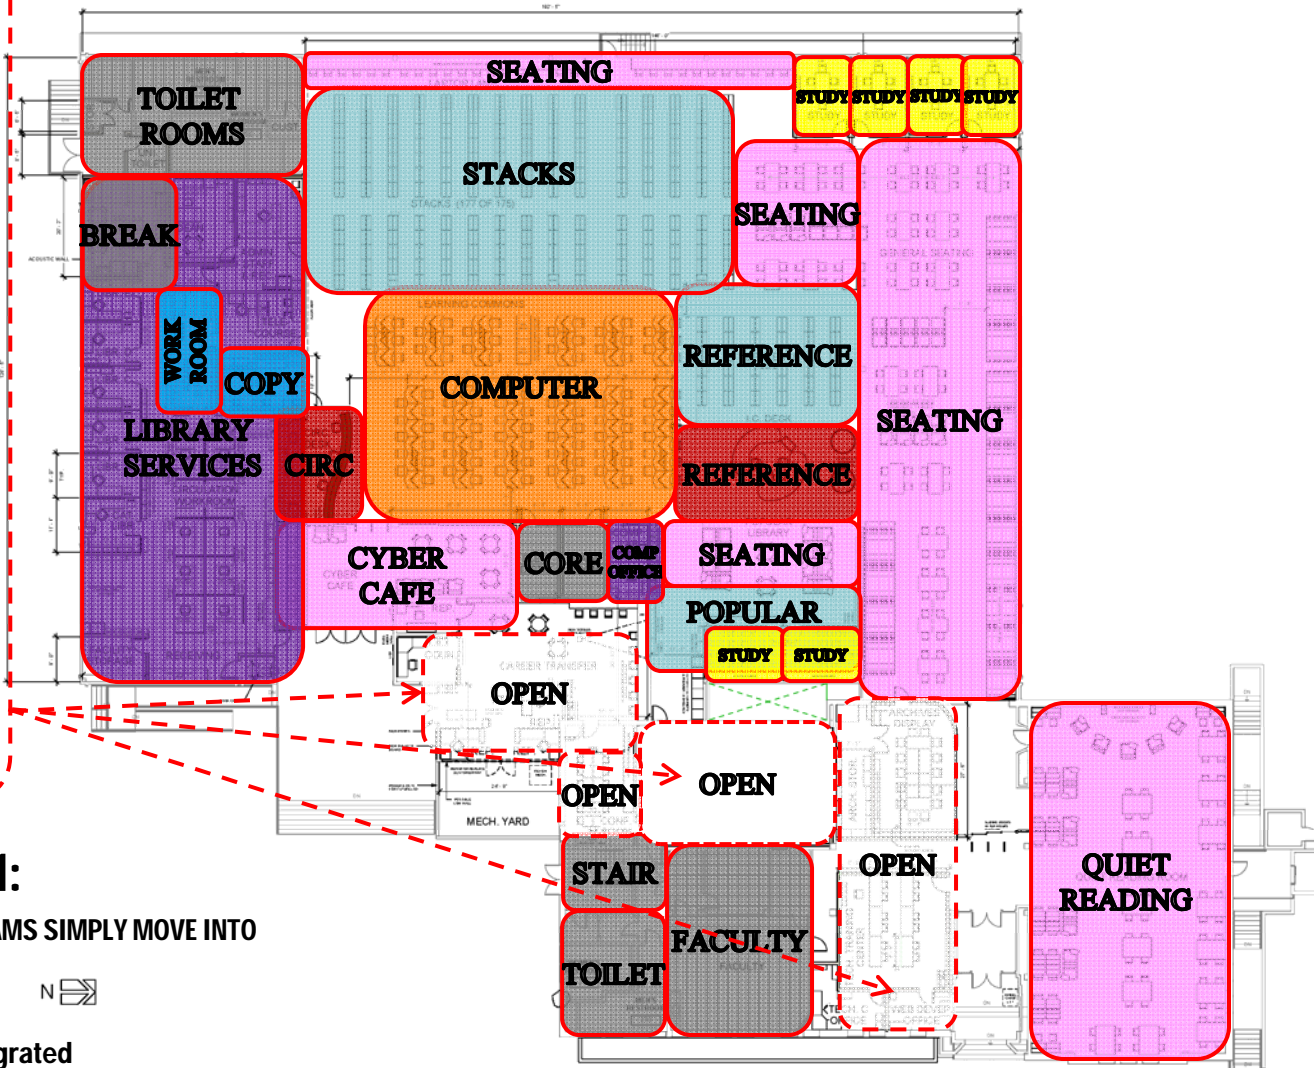

- SPACE VACATED ON MAIN FLOOR 5100 ASF**
- TECH CENTER ARCHIVES**
ARCH STORAGE, ARCHIVE DISPLAY
 - TECH CENTER**
TECH OFFICE, WEB OFFICE
 - CLASSROOM**
 - MOVING TO MORRIS**
CAREER CENTER TO MORRIS

**Main Floor
Program Changes**

MODESTO JUNIOR COLLEGE

EAST CAMPUS LIBRARY LRC

**LRC FUNCTIONS
COMING TO
MAIN FLOOR
5880 AS**

**CONCIERGE
6 Workstations**

**LEARNING
COMMONS
30 LARGE
COMPUTER
STATIONS**

**SEATING
AS MUCH AS
POSSIBLE**

**STUDY
12 STUDY
12 STUDY
12**

**BACK OF
HOUSE**

QUESTION 1:

CAN ADDED PROGRAMS SIMPLY MOVE INTO
VACATED SPACE:

NO.

- Would not be integrated
- No control on East side of building.

MODESTO JUNIOR COLLEGE

EAST CAMPUS LIBRARY LRC

MODESTO JUNIOR COLLEGE

EAST CAMPUS LIBRARY LRC

Main Floor
OPTION 2C

+Library Services Together

-Classrooms Downstairs

MODESTO JUNIOR COLLEGE

EAST CAMPUS LIBRARY LRC

MODESTO JUNIOR COLLEGE

EAST CAMPUS LIBRARY LRC