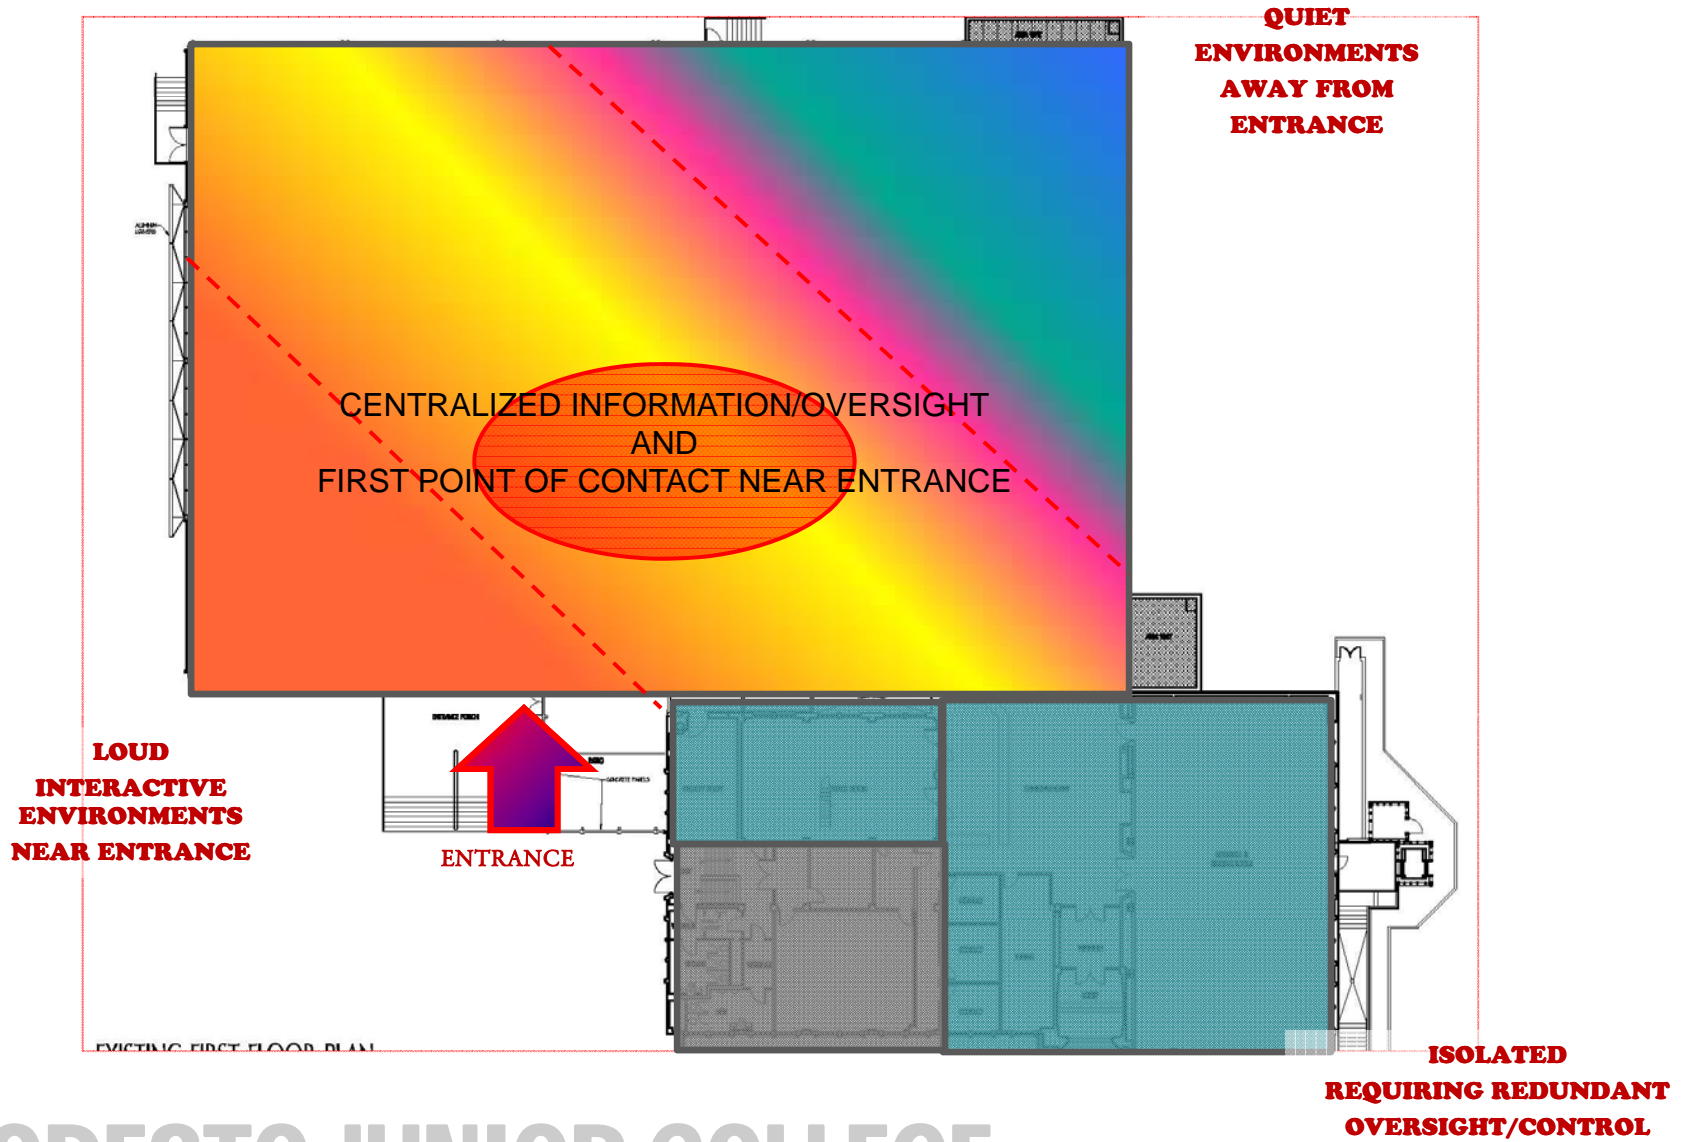

MODESTO JUNIOR COLLEGE

EAST CAMPUS LIBRARY LRC

**LRC FUNCTIONS
COMING TO
MAIN FLOOR
5880 AS**

**CONCIERGE
6 Workstations**

**LEARNING
COMMONS
30 LARGE
COMPUTER
STATIONS**

**SEATING
AS MUCH AS
POSSIBLE**

**STUDY
12 STUDY
12 STUDY
12**

**BACK OF
HOUSE**

QUESTION 1:

CAN ADDED PROGRAMS SIMPLY MOVE INTO
VACATED SPACE:

NO.

- Would not be integrated
- No control on East side of building.

MODESTO JUNIOR COLLEGE

EAST CAMPUS LIBRARY LRC

MODESTO JUNIOR COLLEGE

EAST CAMPUS LIBRARY LRC

Main Floor
OPTION 2C

+Library Services Together

-Classrooms Downstairs

MODESTO JUNIOR COLLEGE

EAST CAMPUS LIBRARY LRC

MODESTO JUNIOR COLLEGE

EAST CAMPUS LIBRARY LRC