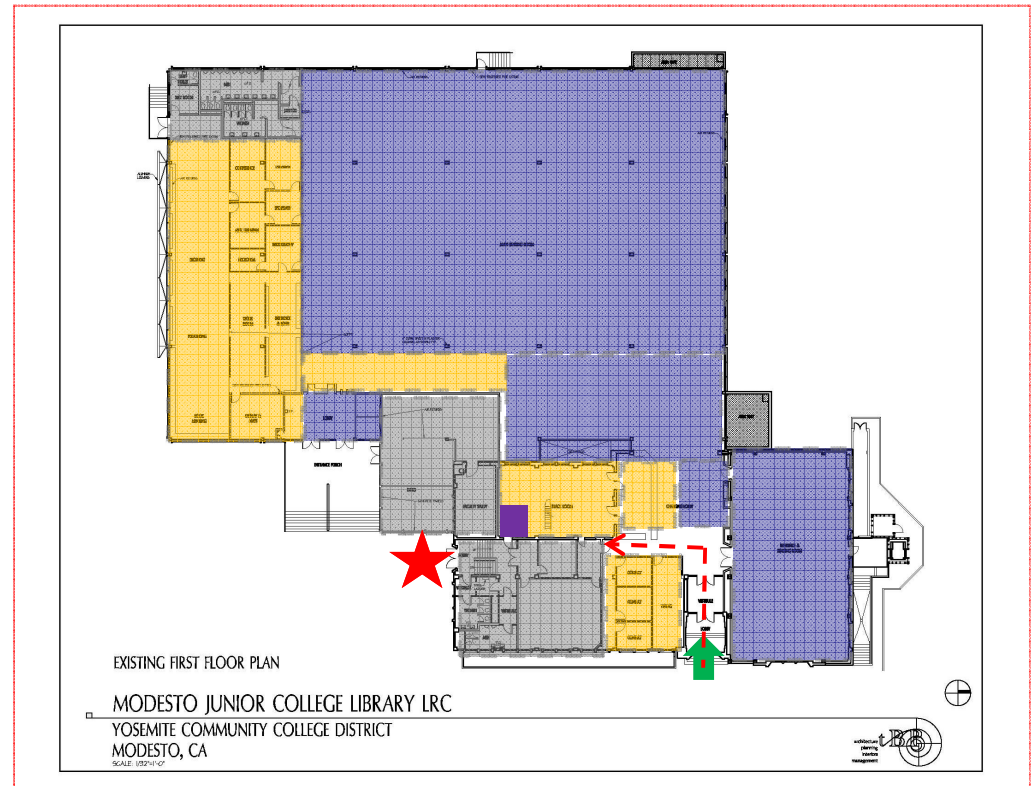

SET PRIORITIES

TODAY

REVIEW REFINED LAYOUT

MODESTO JUNIOR COLLEGE

EAST CAMPUS LIBRARY RENOVATION

03-17-10

tBP / Architecture

MAIN FLOOR

★ ACCESS ISSUE TO
FACULTY AREA

↑ PROPOSED SHARED
SECONDARY ACCESS

SOLVES FACULTY AND TECH
TRAINING ISSUE AFTER HOURS ACCESS

■ NOT POSSIBLE TO ELIMINATE ACCESS

AMOUNT OF DEMO/REMODEL AREA
HAS GROWN.

MODESTO JUNIOR COLLEGE

EAST CAMPUS LIBRARY RENOVATION

Career Center Problems

- Counselor office too small to serve disabled (9 x 12 required)
- Insufficient staff space (2 FT & 2 Students)
- Need additional College Rep/Employer space
- Access to Faculty Lounge through unit.
- Lighting is tied to Library
- Need overhead projector and screen
- Work Room storage seismically unsafe.
- Workroom overcrowded (Workstation, conference table, cabinets, large format printer.
- HVAC is very loud.