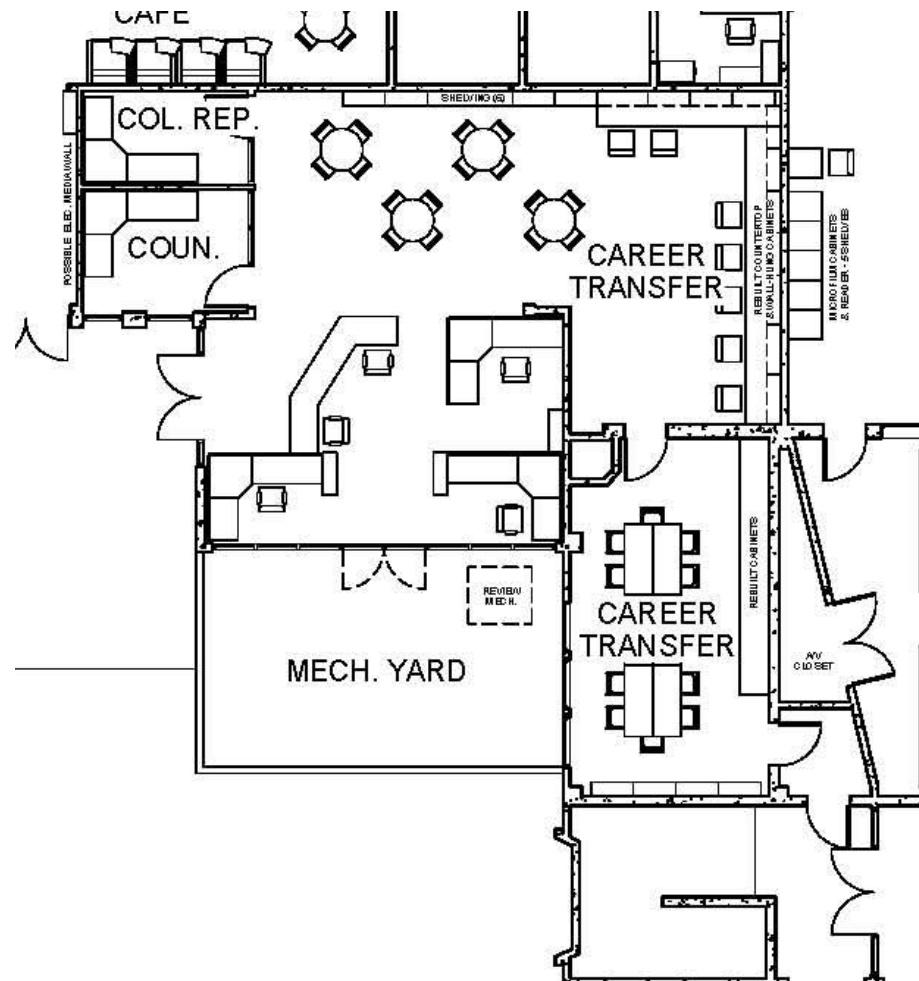

EAST CAMPUS LIBRARY RENOVATION

Career Center Problems

- Counselor office too small to serve disabled (9 x 12 required)
- Insufficient staff space (2 FT & 2 Students)
- Need additional College Rep/Employer space
- Access to Faculty Lounge through unit.
- Lighting is tied to Library
- Need overhead projector and screen
- Work Room storage seismically unsafe.
- Workroom overcrowded (Workstation, conference table, cabinets, large format printer.
- HVAC is very loud.

MODESTO JUNIOR COLLEGE

EAST CAMPUS LIBRARY RENOVATION

Career Center Solutions

Enlarged Counseling Office

Reconfigure staff space

Space for a future staff position

Reconfigure College /Employer space

Lighting separate from Library

Add overhead projector and screen

HVAC to be studied.

Workroom

- Move out workstation
- New storage,
- New flexible furniture
- Access to toilet room.

MODESTO JUNIOR COLLEGE

EAST CAMPUS LIBRARY RENOVATION

03-17-10