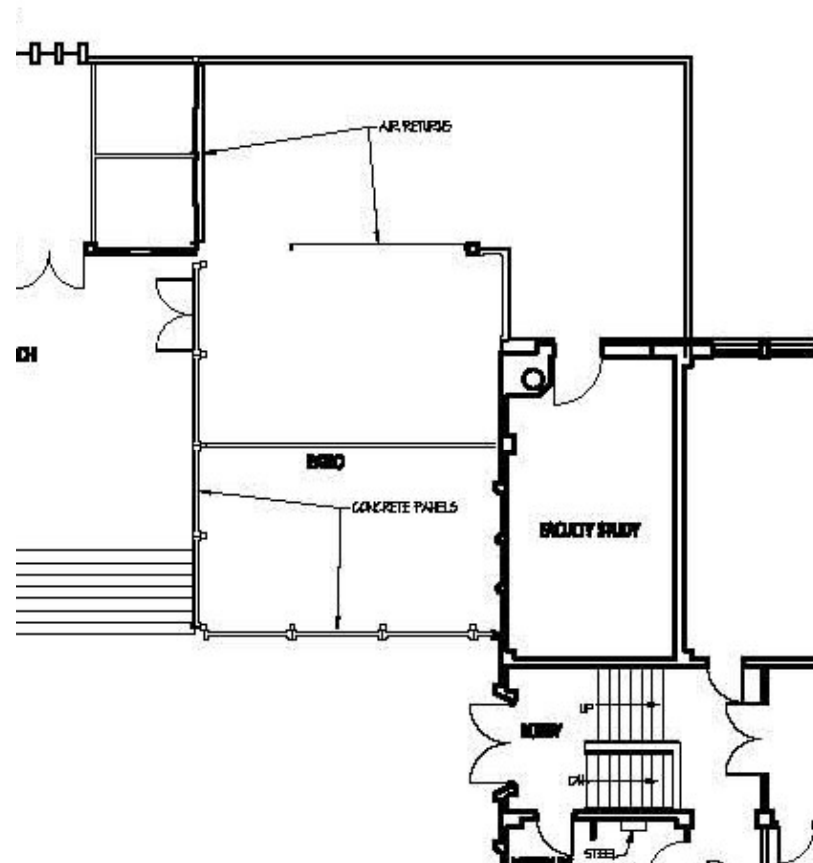

★ ACCESS ISSUE TO
FACULTY AREA

↑ PROPOSED SHARED
SECONDARY ACCESS

SOLVES FACULTY AND TECH
TRAINING ISSUE AFTER HOURS ACCESS

■ NOT POSSIBLE TO ELIMINATE ACCESS

AMOUNT OF DEMO/REMODEL AREA
HAS GROWN.

MODESTO JUNIOR COLLEGE

EAST CAMPUS LIBRARY RENOVATION

Career Center Problems

- Counselor office too small to serve disabled (9 x 12 required)
- Insufficient staff space (2 FT & 2 Students)
- Need additional College Rep/Employer space
- Access to Faculty Lounge through unit.
- Lighting is tied to Library
- Need overhead projector and screen
- Work Room storage seismically unsafe.
- Workroom overcrowded (Workstation, conference table, cabinets, large format printer.
- HVAC is very loud.