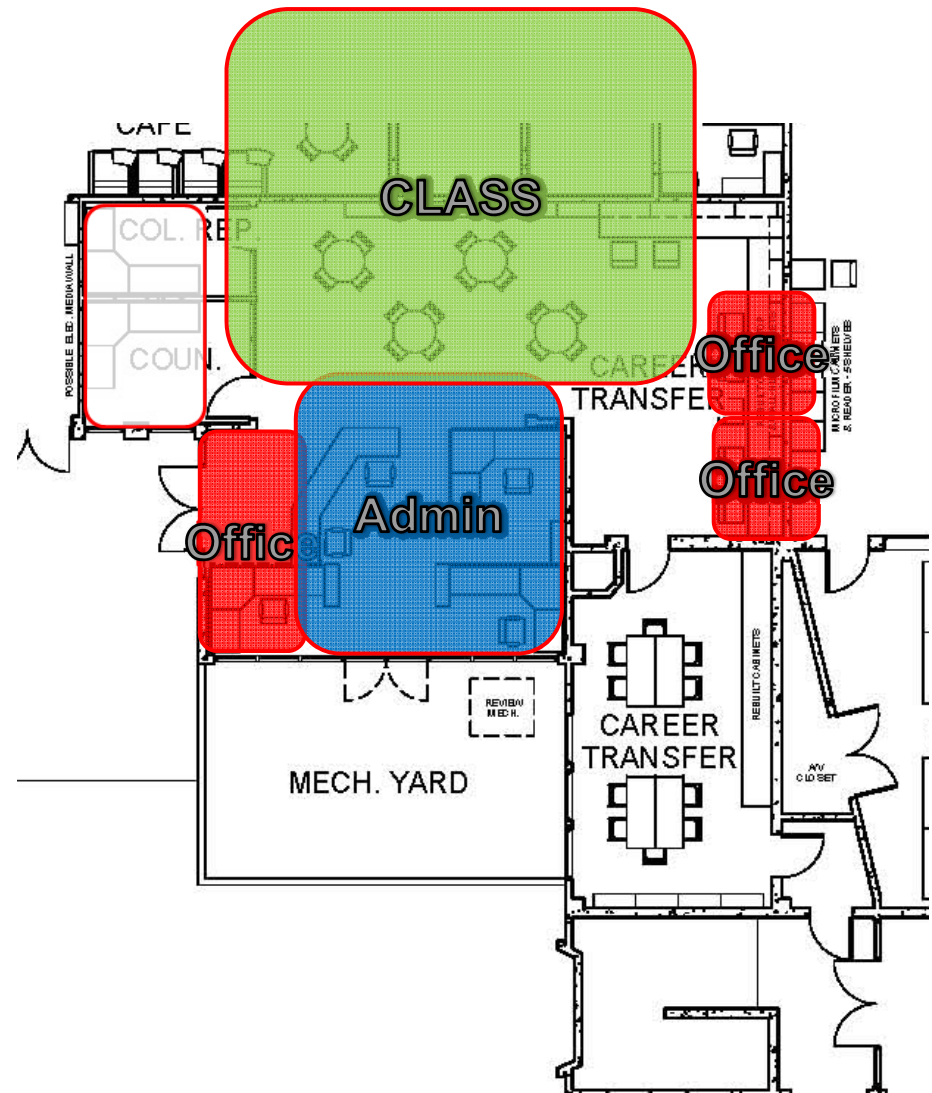

Career and Transfer Renovation

04-01-10

tBP / Architecture

MAIN FLOOR

★ Access issue to Faculty area

↑ Proposed shared secondary access

Solves Faculty and tech training issue after hours access

■ NOT POSSIBLE TO ELIMINATE ACCESS

AMOUNT OF DEMO/REMODEL AREA HAS GROWN.

MODESTO JUNIOR COLLEGE Career and Transfer Renovation

Career Center Solutions

- Enlarged Counseling Office
- Reconfigure staff space
- Space for a future staff position
- Reconfigure College /Employer space
- Lighting separate from Library
- Add overhead projector and screen
- HVAC to be studied.
- Workroom
- Move out workstation
- New storage,
- New flexible furniture
- Access to toilet room.

Reconfigure College /Employer space

Lighting separate from Library

Add overhead projector and screen

HVAC to be studied.

Workroom

-Move out workstation

-New storage,

-New flexible furniture