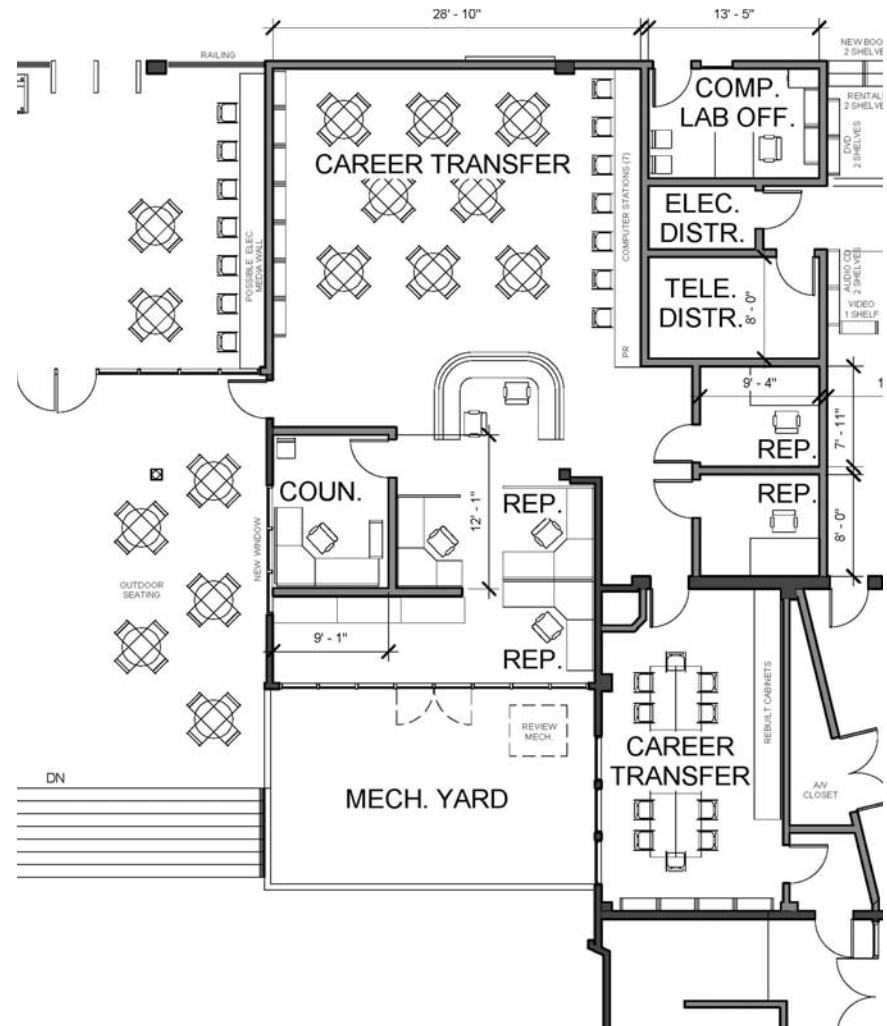

AMOUNT OF DEMO/REMODEL AREA HAS GROWN.

MODESTO JUNIOR COLLEGE Career and Transfer Renovation

Career Center Solutions

- Enlarged Counseling Office
- Reconfigure staff space
- Space for a future staff position
- Reconfigure College /Employer space
- Lighting separate from Library
- Add overhead projector and screen
- HVAC to be studied.
- Workroom
- Move out workstation
- New storage,
- New flexible furniture
- Access to toilet room.

MODESTO JUNIOR COLLEGE

Career and Transfer Renovation

04-01-10

tBP / Architecture

Career Center Solutions

Enlarged Counseling Office

Reconfigure staff space

Space for a future staff position

Reconfigure College /Employer space

Lighting separate from Library

Add overhead projector and screen

HVAC to be studied.

Workroom

-Move out workstation

-New storage,

-New flexible furniture

-Access to toilet room.

MODESTO JUNIOR COLLEGE

Career and Transfer Renovation

04-01-10

tBP / Architecture

MODESTO JUNIOR COLLEGE

Career and Transfer Renovation

MODESTO JUNIOR COLLEGE