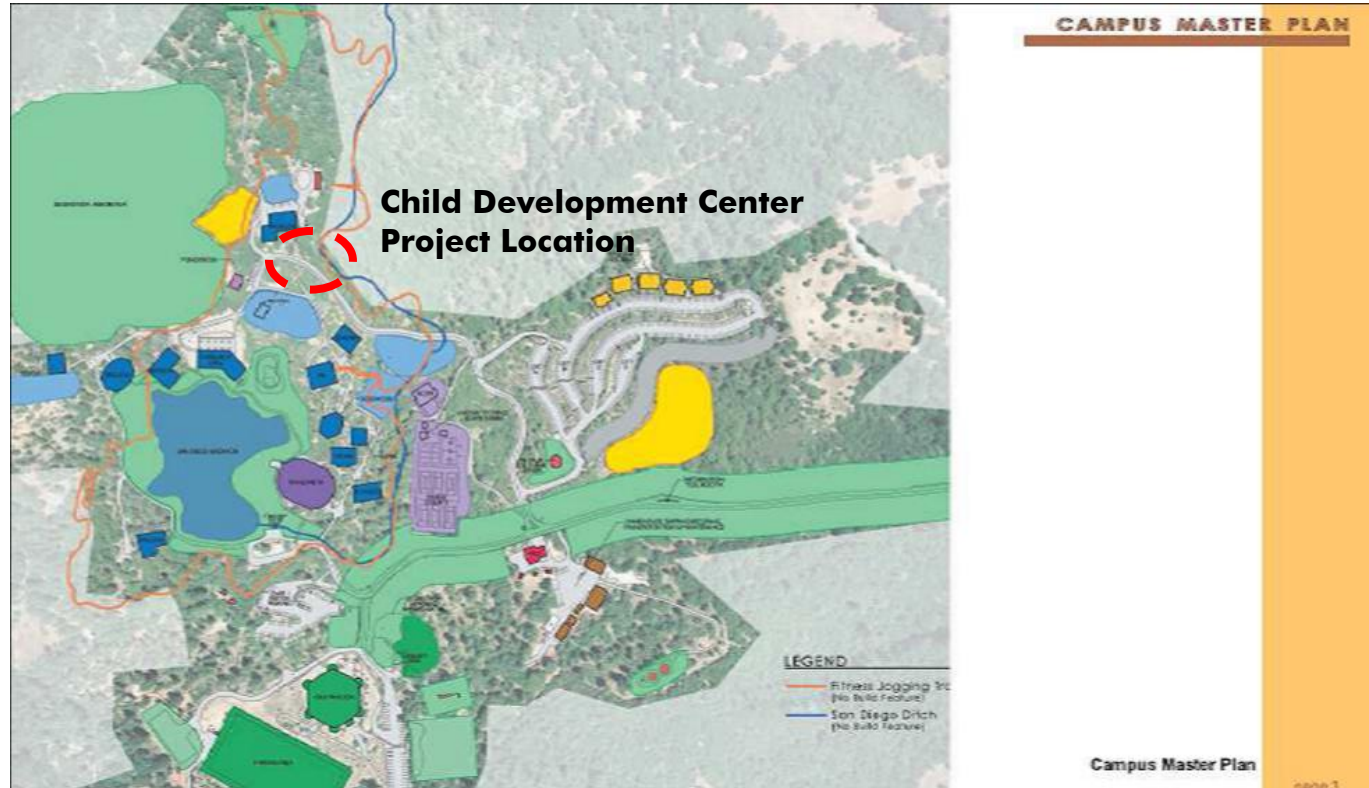

Yosemite Community College District

Columbia College CHILD DEVELOPMENT CENTER

PROJECT LOCATION ON CAMPUS